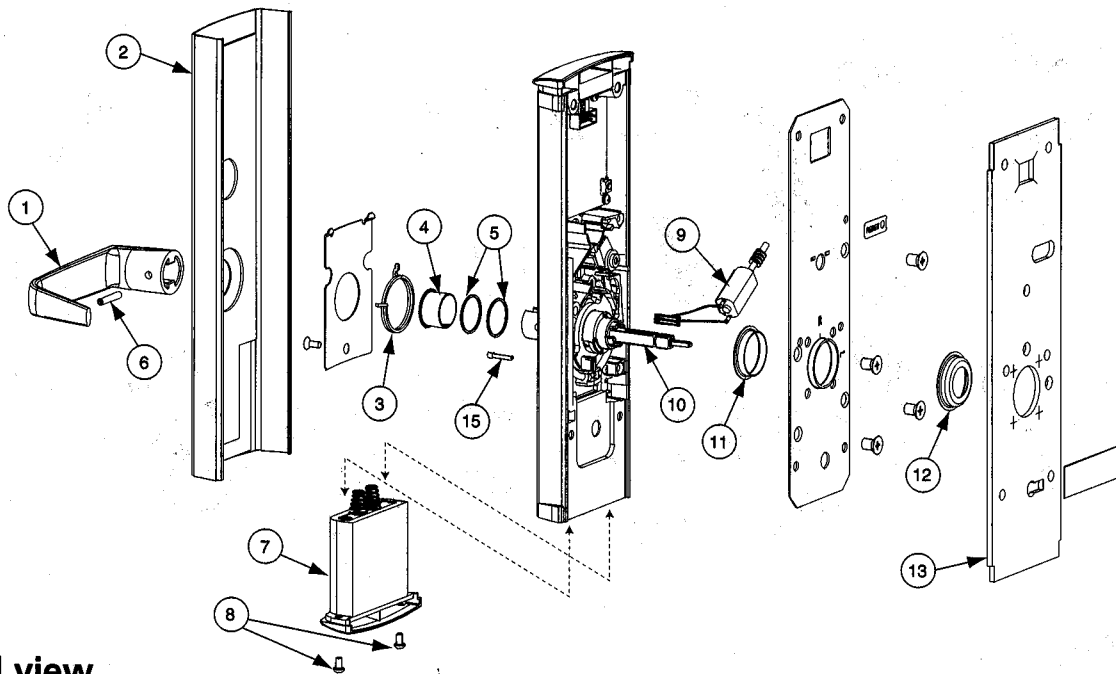

11
Neoprene Seal Gasket
043-507018

12
Front Face Plate
041-507883

13
Spacer Kit
069-507347-3
Ø .125" (3mm) thick
\$ 4.50/pack of 5
044-508285
0.40" (1mm) thick

Substitute the * in the part number with one of the following finish codes: **626** - Satin Chrome / **605** - Bright Brass / **606** - Satin Brass / **695** - Duranodic Dark Bronze

Exploded view

1 Inside Lever
069-506993 *

2 Inside Cover
V4Ø-NO *

3 Inside Lever Torsion Spring
012-506935

4 Nylon Bearing Inside Lever
017-506997

5 Nylon Bearing Washer
860-507697

6 Lever Set Screw
941-508018