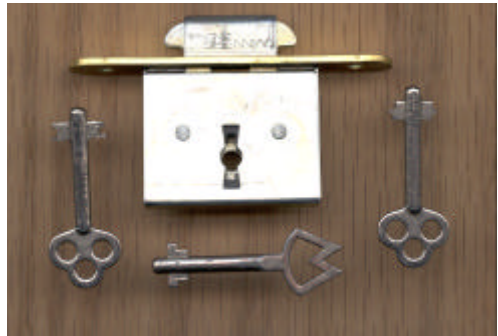

How-Do-We-Do-That?

Keys for Roll-Top Desk Locks

C25 

.170" - 4.3 mm **Post**
 .688" - 17.5 mm **Bit Height**
 .219" - 5.6 mm **Bit Width**
 .078" - 2.0 mm **Bit Thickness**

A Picture is worth a 1000 words.
 The measurements on this page are for
 the lock pictured.

Bit Height Bottom .450"
 Bit Width Bottom .100"
 Bit Height Top .320"

Arnold